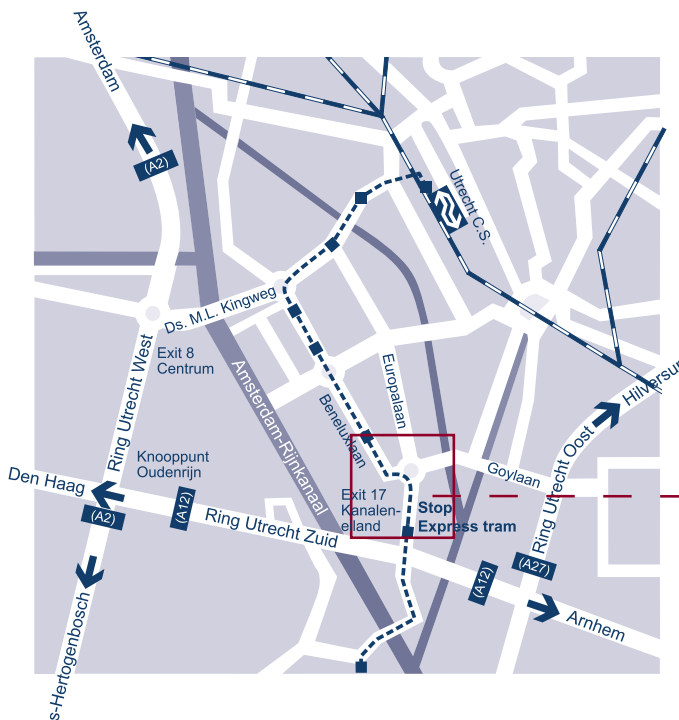

A28 coming from Amersfoort

Take the Utrecht Zuid ring road, heading towards Jaarbeurs, Centrum (A27); then the Utrecht Zuid ring road, Jaarbeurs, Centrum (A12); at junction 17 – ‘Kanaleneiland, Jaarbeurs, Centrum’ – turn right onto Europalaan. Continue as shown at (*) above.

A12 coming from Arnhem

Take the Utrecht Zuid ring road, heading towards Jaarbeurs; at junction 17 – ‘Kanaleneiland, Jaarbeurs, Centrum’ – turn right onto Europalaan. Continue as shown at (*) above.

A12 coming from The Hague/Rotterdam

At De Meern, take the Utrecht Zuid ring road, heading towards Jaarbeurs, Houten; at junction 17 – ‘Kanaleneiland, Jaarbeurs, Centrum’ – turn left onto Europalaan. Continue as shown at (*) above.

Public transport

Berenschot Groep B.V. can be reached from Utrecht Central Station by ‘sneltram’ (fast tram) towards Nieuwegein-Zuid or IJsselstein. The journey will take about 15 minutes. Alight at the Kanaleneiland-Zuid stop and walk back towards the roundabout. The building on the corner on the right is Europalaan 40.

Berenschot Groep B.V.
Europalaan 40
3526 KS Utrecht
T +31 30 2 916 916
F +31 30 2 947 090

To reach the Berenschot parking facilities, you should enter the *Eendrachtlaan* into your navigation system. The parking facilities are located at the back of our offices in Utrecht.

Berenschot